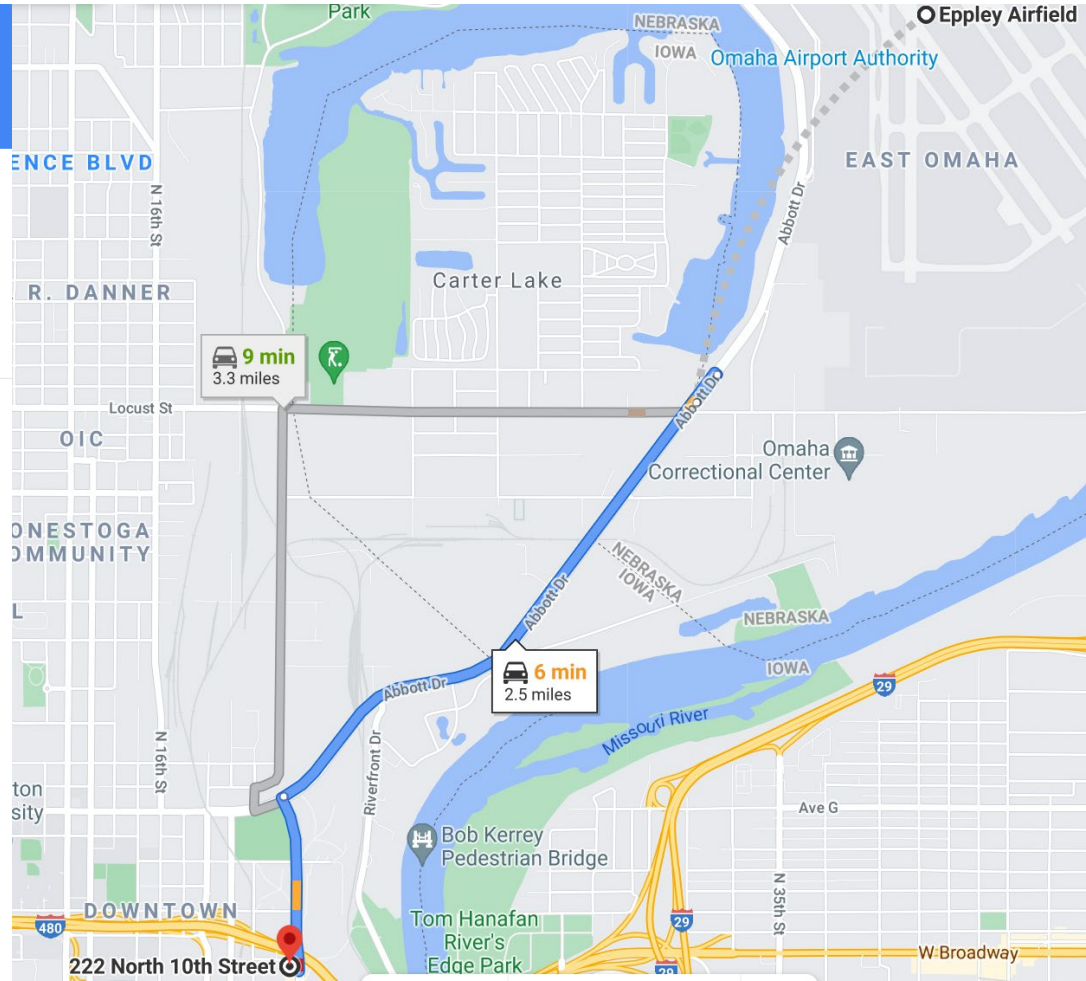

Driving Directions

From: Eppley Airfield

To: Marriott Omaha Downtown - Capitol District

← from Eppley Airfield
to 222 N 10th St, Omaha, NE 68102

6 min (2.5 miles)

via Abbott Dr

Fastest route, despite the usual traffic

Eppley Airfield

4501 Abbott Dr, Omaha, NE 68110

↑ Head northeast on Abbott Dr toward Avenue K

0.1 mi

↪ Make a U-turn at Avenue K

Passing through Iowa

Entering Nebraska

1.8 mi

↶ Use the left 2 lanes to turn left

Destination will be on the right

0.5 mi

222 N 10th St

Omaha, NE 68102

Driving Directions

From: Marriott Omaha Downtown - Capitol District

To: Dougherty Conference Center - Offutt AFB

222 N 10th St

Omaha, NE 68102

➤ Get on I-480 W from N 13th St

3 min (1.1 mi)

➤ Follow I-480 W and US-75 S to Capehart Rd in Bellevue Second IV. Take the Capehart Rd exit from US-75 S

10 min (10.9 mi)

➤ Continue on Capehart Rd to your destination in Offutt Air Force Base