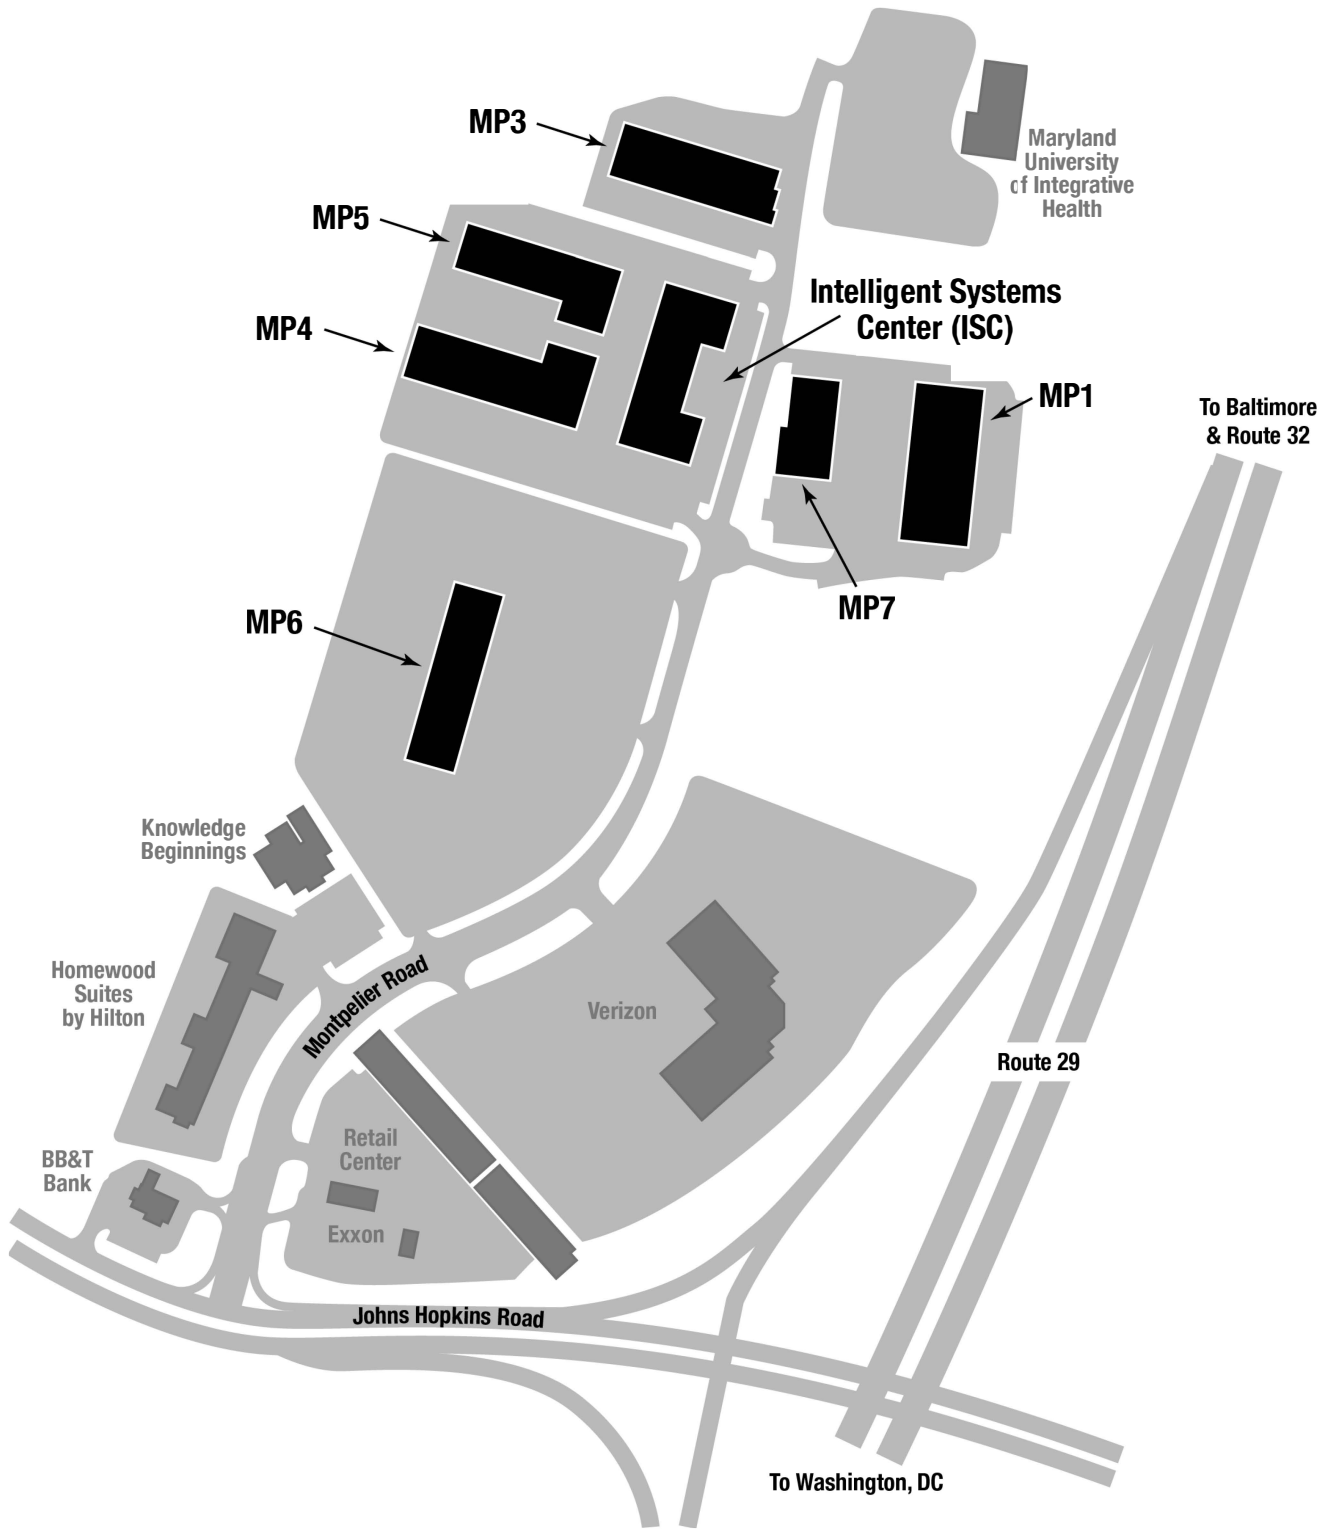

MAIN CAMPUS MAP

MONTPELIER CAMPUS MAP

Lodging and Casual Dining

Lodging:

[Residence Inn-Maple Lawn MD](#)

[Homewood Suites Columbia/Laurel](#)

240-360-2725

7531 Montpelier Road

Laurel, MD 20723

[Homewood Suites Columbia](#)

Distance from APL: 6.0 miles

443-896-5073

8320 Benson Drive

Columbia, MD 21045

[Sonesta Select Columbia](#)

Distance from APL: 6.5 miles

8880 Columbia 100 Parkway

Columbia, MD 21045

[The Columbia Inn at Peralynna](#)

Distance from APL: 9.8 miles
410-715-4600 or 877-737-2596
10605 Route 108
Columbia, MD 21044

[Sonesta ES Suites](#)

Distance from APL: 10.0 miles
410-964-9494
8844 Columbia 100 Parkway
Columbia, MD 21045

Casual dining:

Montpelier Road/Montpelier Research Park (MP6 location)

[La Palapa Too-Montpelier Road](#)

[Facci Italian Restaurant](#)

[Klobys BBQ-Montpelier](#)

Columbia MD:

[The Kings Contrivance Restaurant](#)