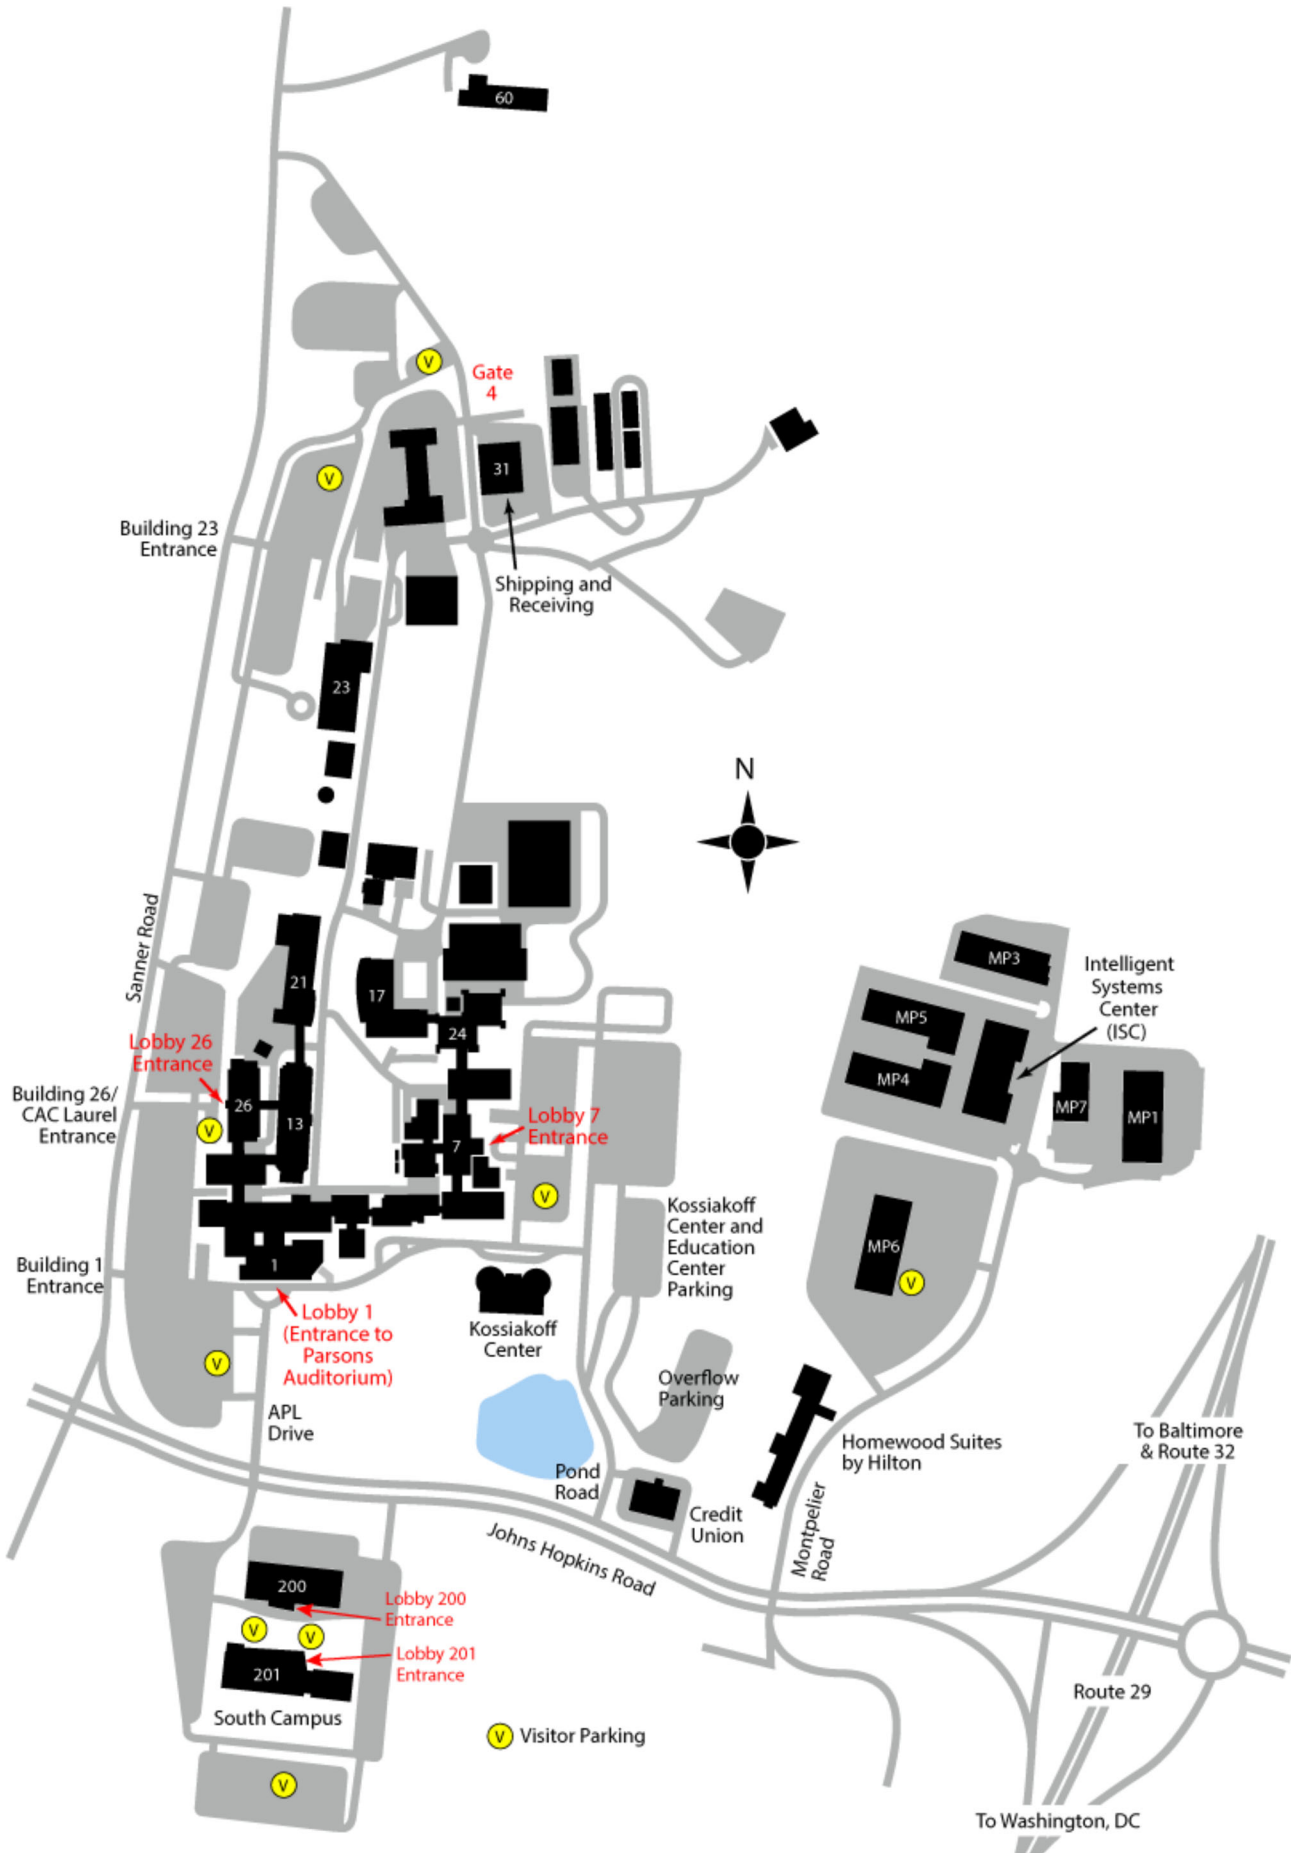

MAIN CAMPUS MAP

MONTPELIER CAMPUS MAP

Lodging and Casual Dining

Lodging:

[Residence Inn-Maple Lawn MD](#)

[Homewood Suites Columbia/Laurel](#)

240-360-2725

7531 Montpelier Road

Laurel, MD 20723

[Homewood Suites Columbia](#)

Distance from APL: 6.0 miles

443-896-5073

8320 Benson Drive

Columbia, MD 21045

[Sonesta Select Columbia](#)

Distance from APL: 6.5 miles

[Extended Stay America](#)

Distance from APL: 6.5 miles

410-872-2994

8890 Stanford Boulevard

Columbia, MD 21045

[Hampton Inn Columbia](#)

Distance from APL: 9.0 miles

410-997-8555

8880 Columbia 100 Parkway

Columbia, MD 21045

[The Columbia Inn at Peralynna](#)

Distance from APL: 9.8 miles
410-715-4600 or 877-737-2596
10605 Route 108
Columbia, MD 21044

[Sonesta ES Suites](#)

Distance from APL: 10.0 miles
410-964-9494
8844 Columbia 100 Parkway
Columbia, MD 21045